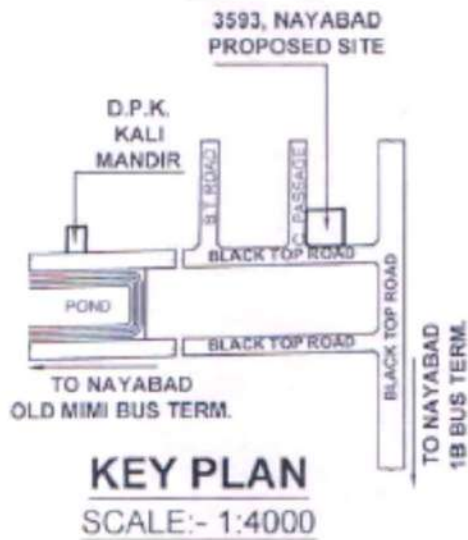

Premises Number- 3593, Nayabad Road, Ward No. 109 under KMC, District – South 24 Parganas, P.O. Panchasayar, P.S. formerly Purba Jadavpur presently Panchasayar, Kolkata 700094.

SITE CO-ORDINATE IN WGS 84 AND SITE ELEVATION (AMSL) :			
REFERENCE POINTS MARKED IN SITE PLAN OF THE PROPOSAL	CO-ORDINATE IN WGS 84		SITE ELEVATION (AMSL)
	LATITUDE	LONGITUDE	
1	22° 28' 53" N	88° 24' 45" E	5.00 M.
2	22° 28' 54" N	88° 24' 52" E	5.00 M.